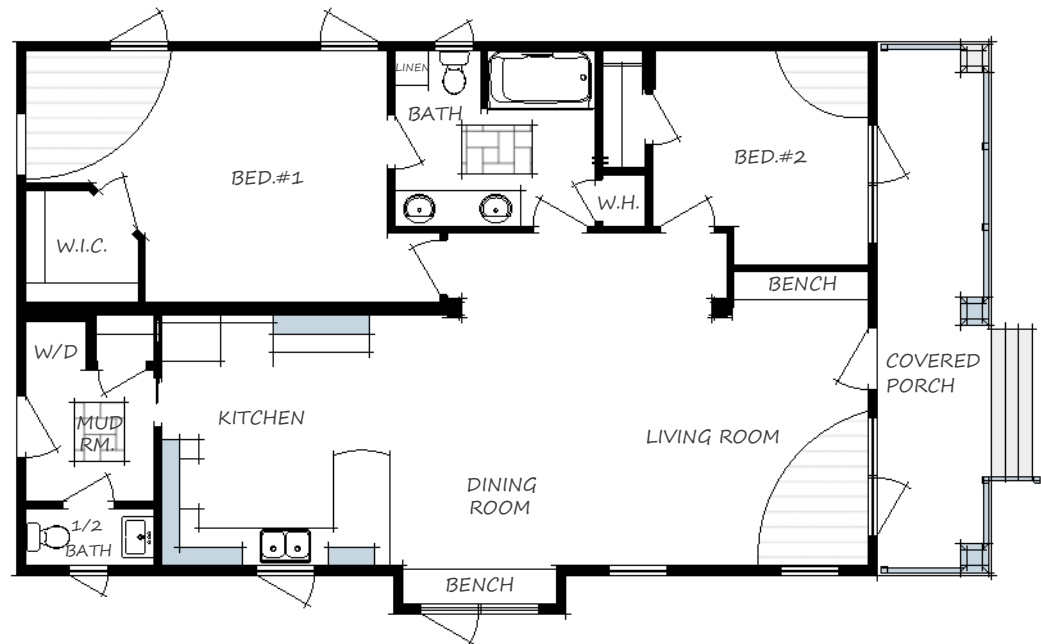

# THE COUNTRYVIEW

1260 Square Feet  
+ Front Porch

MAPLE LEAF HOMES

## OPTIONS

- R-31 Floor, R-50 Roof, R-22 Exterior Walls
- Upgrade Vinyl Siding w/ Eastern White Cedar Shingles
- Custom Windows c/w Black Outside Trim & White Inside Trim
- Custom Exterior Doors c/w Black Outside Trim & White Inside Trim
- Craftsman Smooth Interior Doors c/w Upgrade Hardware
- All Interior Finish is Oil Rubbed Bronze
- Flat Stock Interior Trim w/ Extended Window Sills
- Upgrade Lighting Package w/ LED Bulbs
- Custom Benches/ Storage at Front Entry & Dining Room
- Stainless Steel Appliances
- Custom Craftsman Exterior Pillars & Trim
- Hardwood Flooring Throughout Main Living Space & Bed Rooms
- Ceramic Tile in Bathrooms & Rear Entry
- 8'-0" Ceiling
- Custom Roof Style w/ Walk-up Attic for Storage
- 6ft. Dome Top Tub
- Upgrade Plumbing Fixtures & Faucets
- Upgrade Kitchen Cabinets w/ Soft-close Hinges & Slides