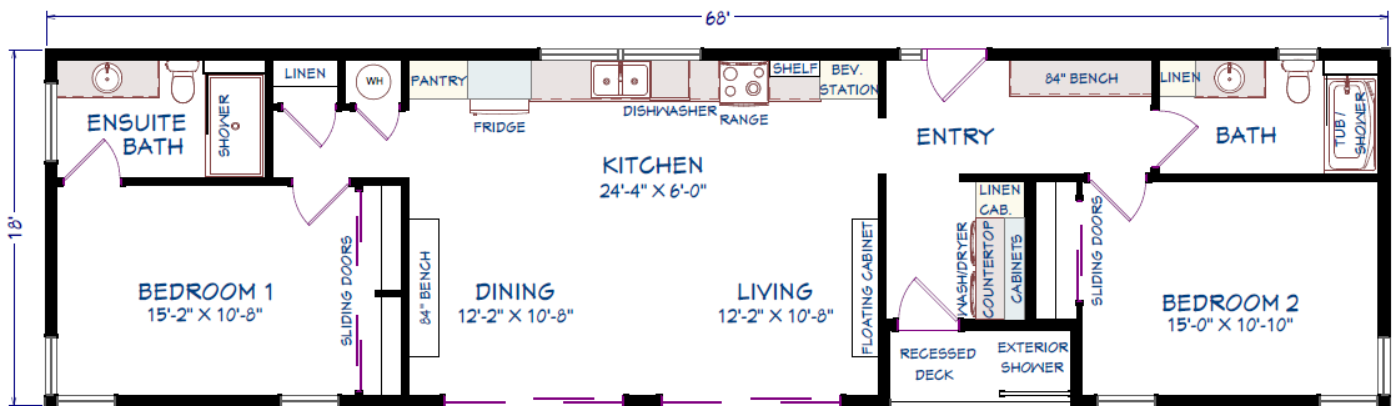

MAPLE LEAF HOMES

RETREAT 2019 SHOW BUNGALOW 68' X 18'

2 BEDROOMS, 2 BATHROOMS
1224 TOTAL SF

BUILT BY

MAPLE LEAF HOMES

655 Wilsey Rd • Fredericton, NB E3B 7K3 • 506 459 1335 • www.mapleleafhomes.ca

MAPLE LEAF HOMES

RETREAT SPECIFICATIONS 2019 SHOW BUNGALOW 68' X 18'

With a modern cottage style, this home provides a spacious open concept floor plan with 2 bedrooms and 2 bathrooms. Large windows and patio doors offer a beautiful view to the exterior making it ideal for your waterfront property.

Interior:

- ✓ 84" Front Entry Bench
- ✓ DuraFusion Luxury Vinyl Tile Throughout – Colour Poplar White
- ✓ Custom Entertainment Center with Floating Shelves and Cabinets
- ✓ Horizontal White Washed Pine Board Dining Room Wall with 84" x 18" Pine Floating Bench
- ✓ Upgraded Glenwood Cabinets with High Gloss White Finish and Après Ski Wood Grain
- ✓ Quartz Countertop "Moon White" in Kitchen and Bathrooms, "Grey Mist" in Laundry
- ✓ 4"x 16" White Tiled Backsplash in Kitchen – Stacked Pattern
- ✓ Black Stainless Steel Kitchen Appliances
- ✓ Linen and Full Length Washer/Dryer Cabinets in Laundry
- ✓ Berkley Interior Doors with Sliding Hardware in Bedroom Closets – Colour White
- ✓ Lever Style Door Hardware, Canaropa "The Flat" - Chrome
- ✓ White Wash 1"x 6" Square Edge T&G Interior Pine Ceilings Throughout
- ✓ 3 ½" Berkley Interior Door Casing, 4 ½" Berkley Baseboard Trim Throughout – Colour White
- ✓ Undermount Stainless Steel Kitchen Sink and Undermount White Vanity Sinks
- ✓ Upgraded Chrome Faucet Package Throughout
- ✓ 5' x 3' MAAX White Shower Base with Erosion Bora White Utile Walls and Glass Panel in Ensuite
- ✓ 5' MAAX White Tub with 12"x 24" White Ceramic Walls, Stacked Pattern and Glass Panel in Main Bath
- ✓ Upgraded Lighting Throughout